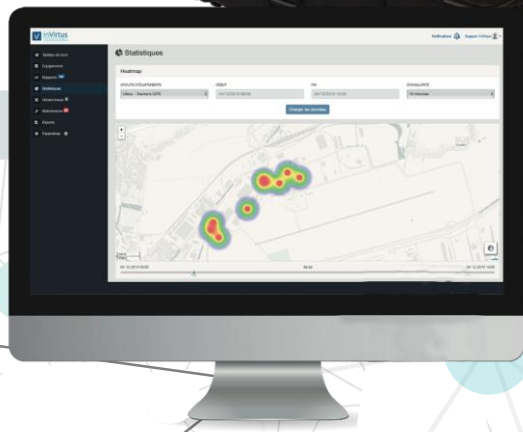

Each usage has its **STARTER KIT**

2 900 € HT

INDOOR Starter Kit :

- 10 BLE Tags
- 4 BLE /LoRa anchors
- 2-month access to the InVirtus™ platform

 Technical support
Weekly catch-up meetings

OUTDOOR Starter Kit :

- 10 GPS / LoRa trackers
- 2-month access to the platform

 Technical support
Weekly catch-up meetings

HYBRID Starter Kit :

- 8 BLE Tags
- 2 BLE /LoRa anchors
- 3 GPS / LoRa trackers
- 2-month access to the platform